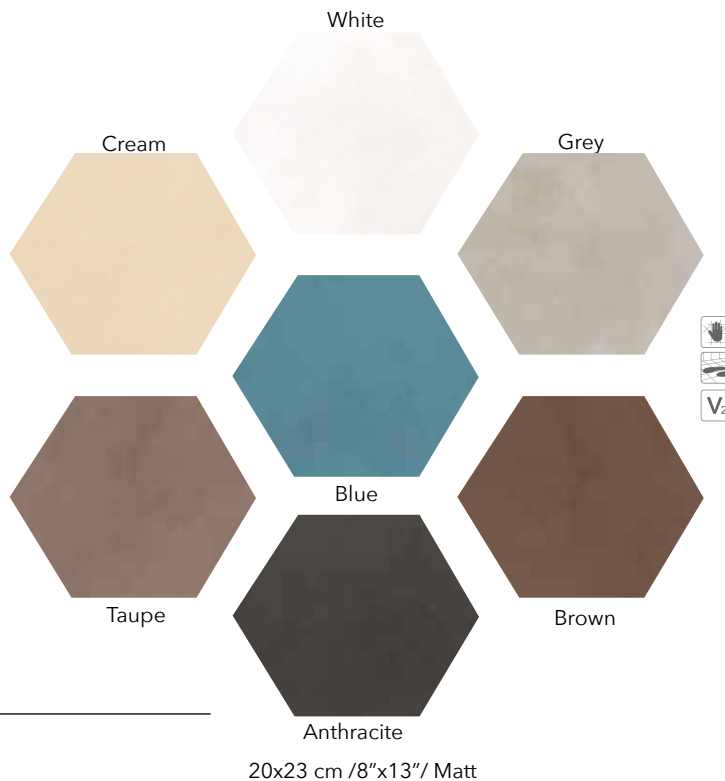

Usage Areas