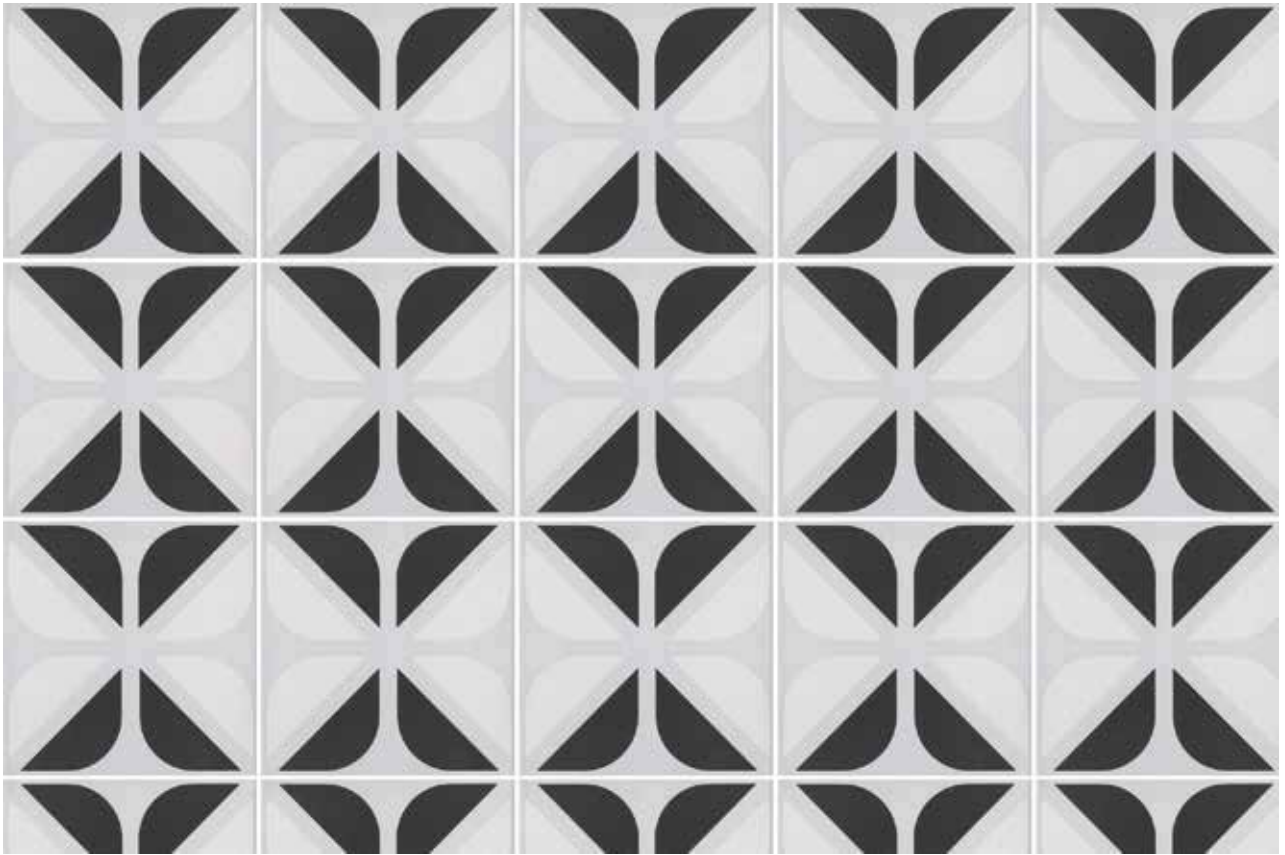

# TREVO

---

20x20 cm / 8"x8" / Black-White Decor / Matt