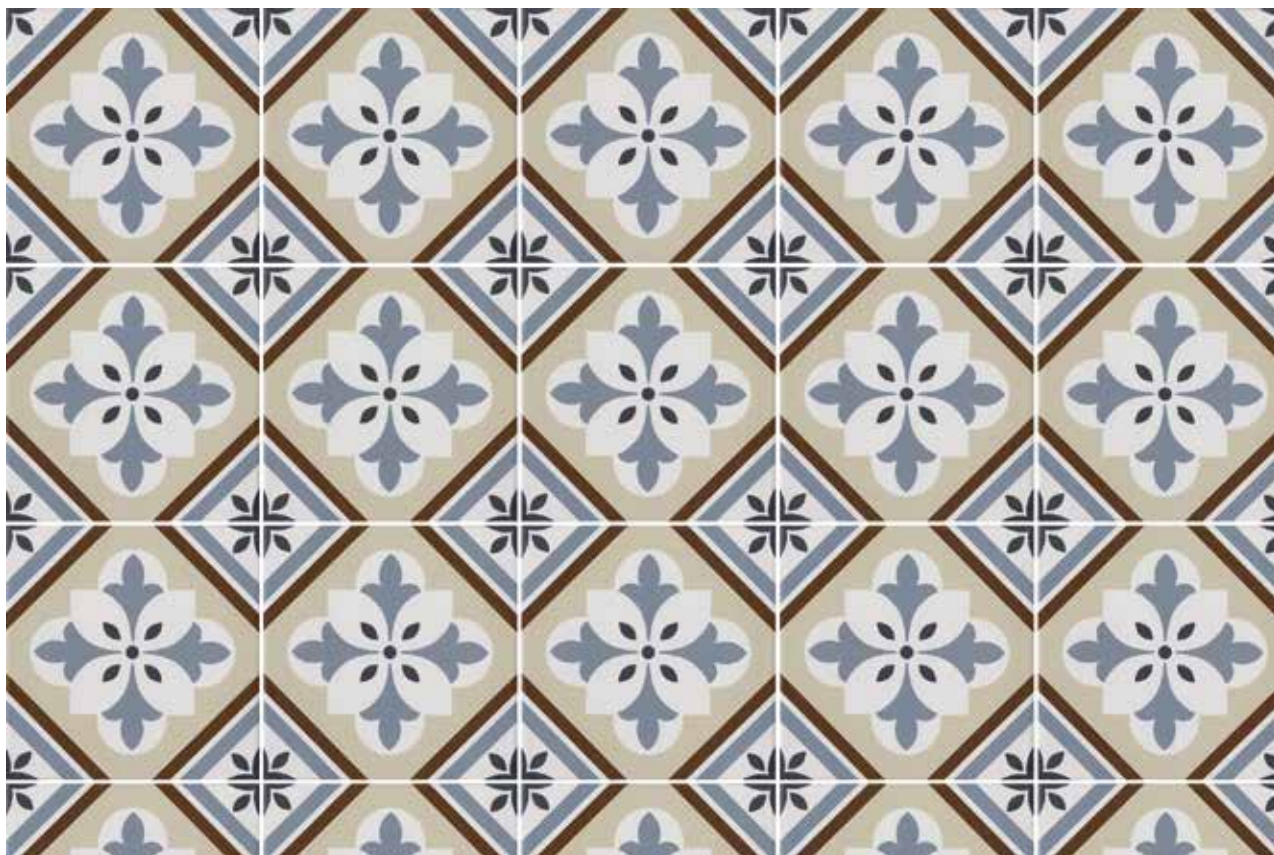

## Usage Areas

---

**MICROMIX**  
ORLEANS

GLAZED PORCELAIN

# ORLEANS

---

20x20 cm /8"x8"/ Blue Decor / Matt