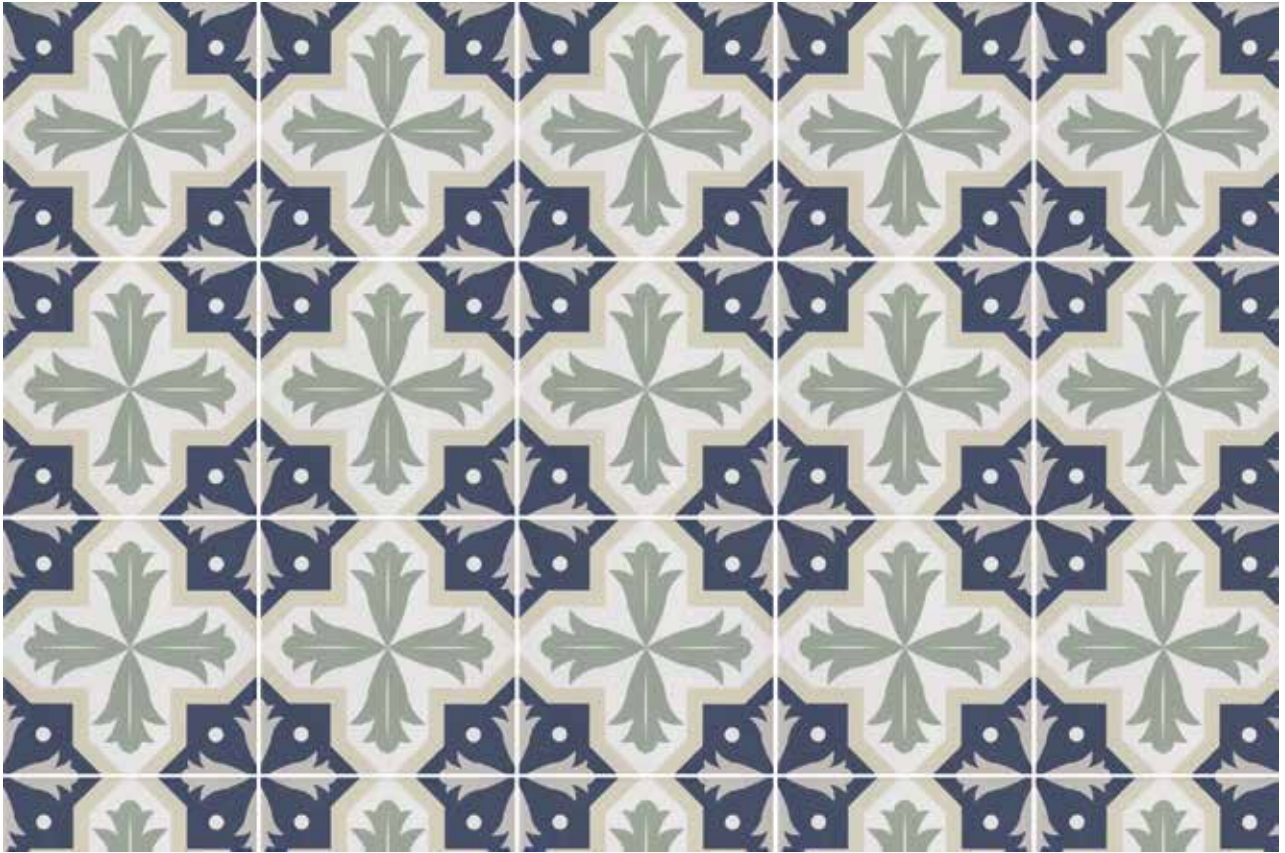

ORION

20x20 cm /8"x8"/ Yellow-Green Çini Decor / Matt