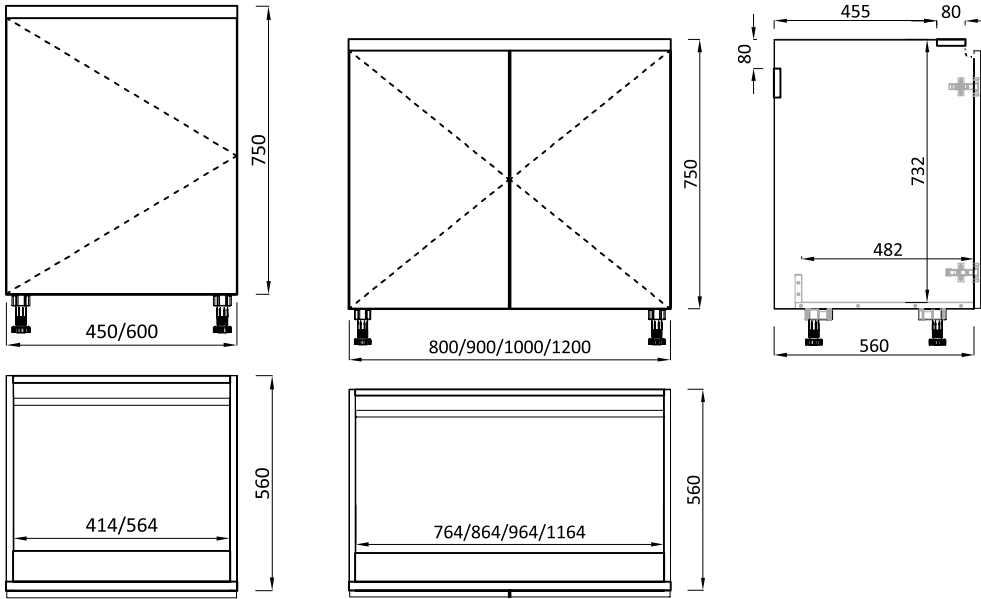

Eviye Dolapları / Sink Cabinets

A23-A24-A25-A26-A27-A28 kodu 'Alt Dolap Eviye Kapaklı' modüllerinde uygulanan evye yeri boşluk ölçüleridir.

A23-A24-A25-A26-A27-A28 code is the sink space dimensions applied in 'Base Cupboard Sink Covered' modules.