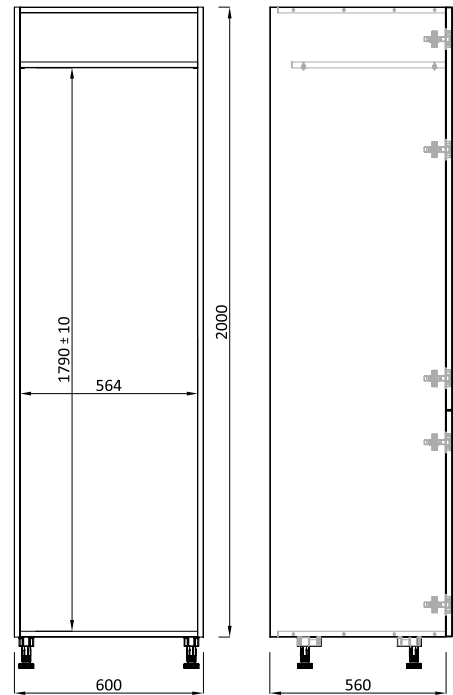

B8 kodlu 'Boy Dolap Buzdolabı' modülleri için standart olarak uygulanan cihaz boşluğudur. Üst raf +/- 10 mm kaydırılabilir. It is the device space applied as standard for B8 coded 'Tall Cabinet Refrigerator' modules. The upper shelf can be moved +/- 10 mm.

Çizimlerdeki ölçüler 'mm' dir. / Dimensions in the drawings are in 'mm'.

Çizimler üzerinden ölçü alınmamalıdır. / Measurements should not be taken on the drawings.'mm'.