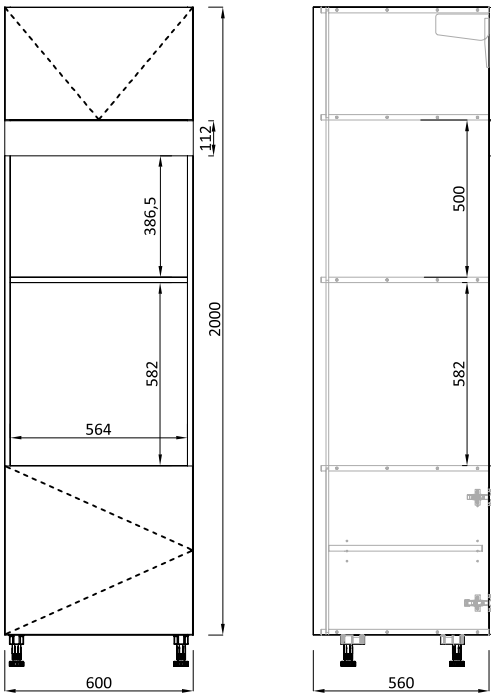

B7 kodlu 'Boy Dolap Ankastre Fırın ve Mikrodalgalı' modül için standart olarak uygulanan cihaz boşluğudur.

It is the device space applied as standard for B7 coded 'Tall Cabinet, Built-in Oven and Microwave' modules.