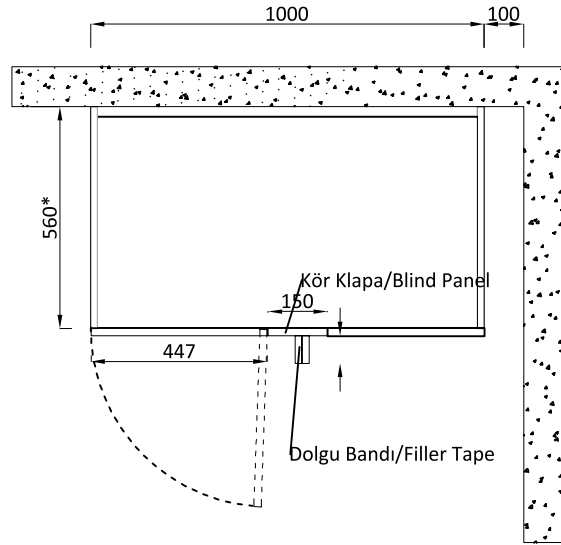

A22 coded 'Lower Cupboard Corner 125 cm' module dimensions. The width of the cabinet is 100 cm, with the planned space is 125 cm. The filler tape is in the module, it cannot be ordered separately. The blind panel is the same as the door material.