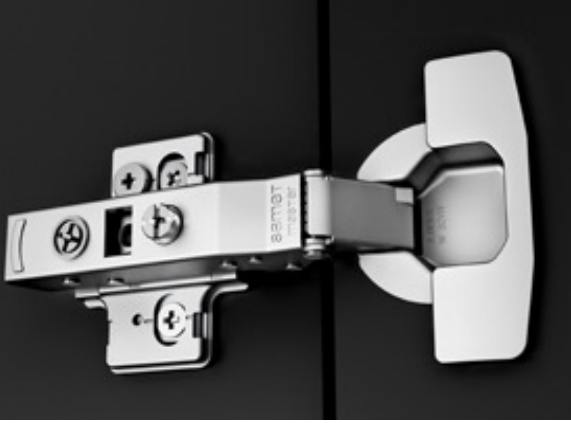

Menteşe Sistemi / Hinge System

Mutfaklarımızda kullanılan kapak menteşeleri klips sistemlidir. Bu klipsler sayesinde kapakların gövdeye aletsiz montaj ve demontaj avantajı vardır. Menteşeler kullanıldıkları dolap fonksiyonuna uygun olarak farklı derecelerde dir. Menteşelerde kapakların sessiz ve yumuşak kapanmasını sağlayacak entegre fren sistemi bulunur. Menteşelerde 3 boyutlu ayar imkanı vardır. İlgili ayarlar sağlandıktan sonra menteşe üzerine Vanucci Concept logolu kapakçıklar takılır.

Door hinges used in our kitchens have a clip system. Owing to these clips, the covers have the advantage of tool-free assembly and disassembly. The hinges were of different degrees in accordance with the cabinet function in which they were used. The hinges have an integrated brake system that will ensure the silent and soft closing of the doors. There is a 3-dimensional adjustment possibility on the hinges. After the relevant settings are provided, flaps with the Vanucci Concept logo are attached to the hinge.