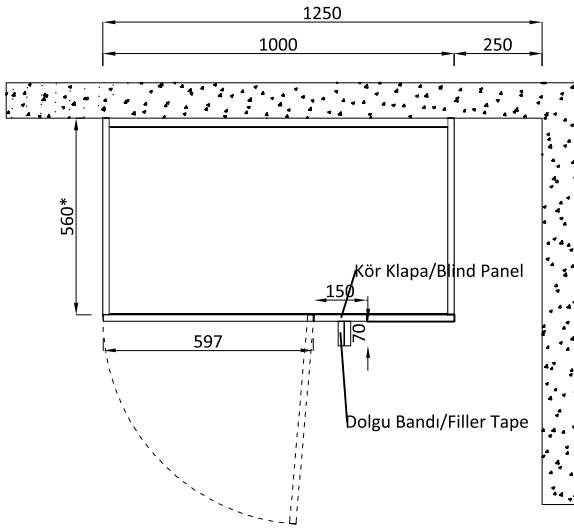

Köşe Dolapları / Corner Cabinets

A22 kodlu 'Alt Dıp Köşe 125 cm' modül ölçüleridir. Dolap genişliği 100 cm, planlanan boşluk ile 125 cm'dir. Dolgu bantı modül içerisinde, ayrıca sipariş edilmez. Kör klapa kapak malzemesindedir.

A22 coded 'Lower Cupboard Corner 125 cm' module dimensions. The width of the cabinet is 100 cm, with the planned space is 125 cm. The filler tape is in the module, it cannot be ordered separately. The blind panel is the same as the door material.