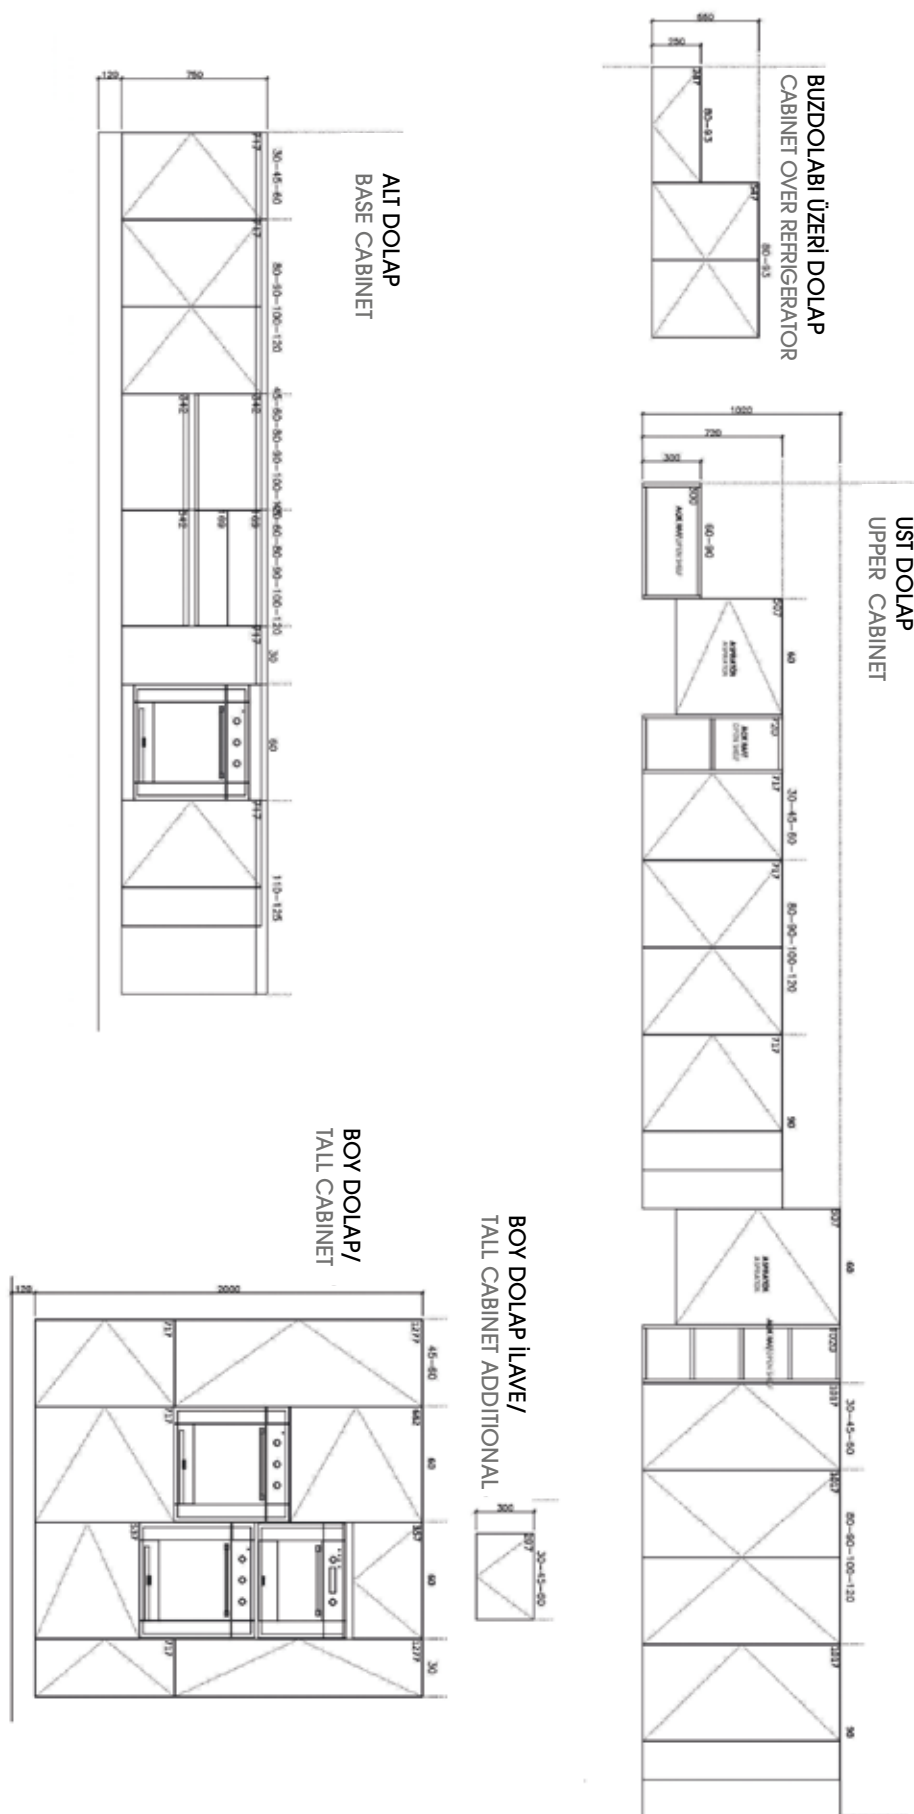

CONCEPT MODÜL TIPLERİ / (Geniřlik ve Yüksekliğe göre)

CONCEPT MODULE TYPES / (According to Width and Height)