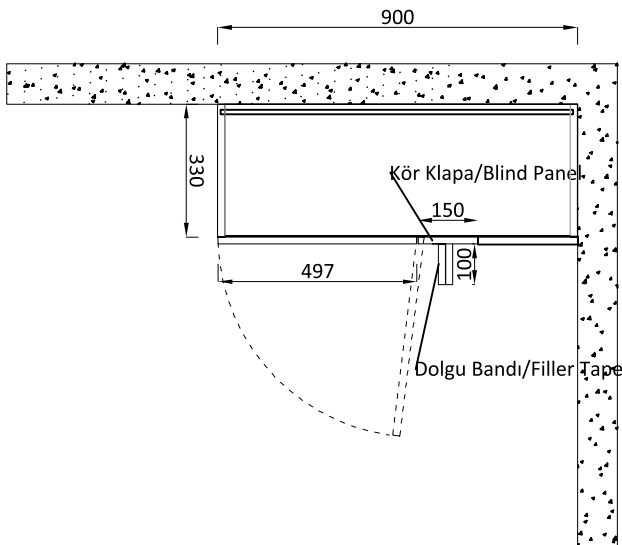

U32 kodlu 'Üst dolap köşe 90 cm' modül ölçüleridir. Dolgu bantı modül içerisinde, ayrıca sipariş edilmez. Kör klapa kapak malzemesindedir.

U32 coded 'Upper cabinet corner 90 cm' module dimensions. The filler tape is in the module, it cannot be ordered separately. The blind panel is the same as the door material.