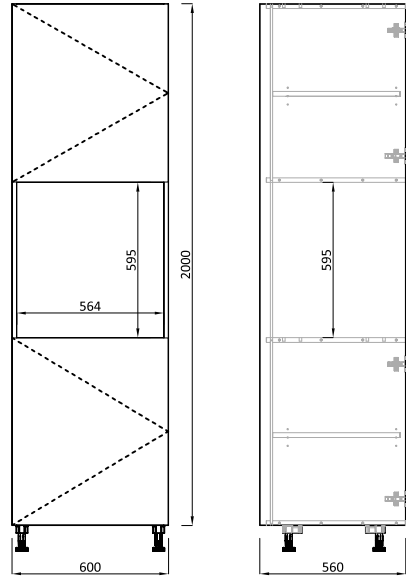

B6 kodlu 'Boy Dolap Ankastre Fırın' modül için standart olarak uygulanan cihaz boşluğudur.

B6 coded 'Tall Cupboard Built-in Oven' is the device space applied as standard for modules.